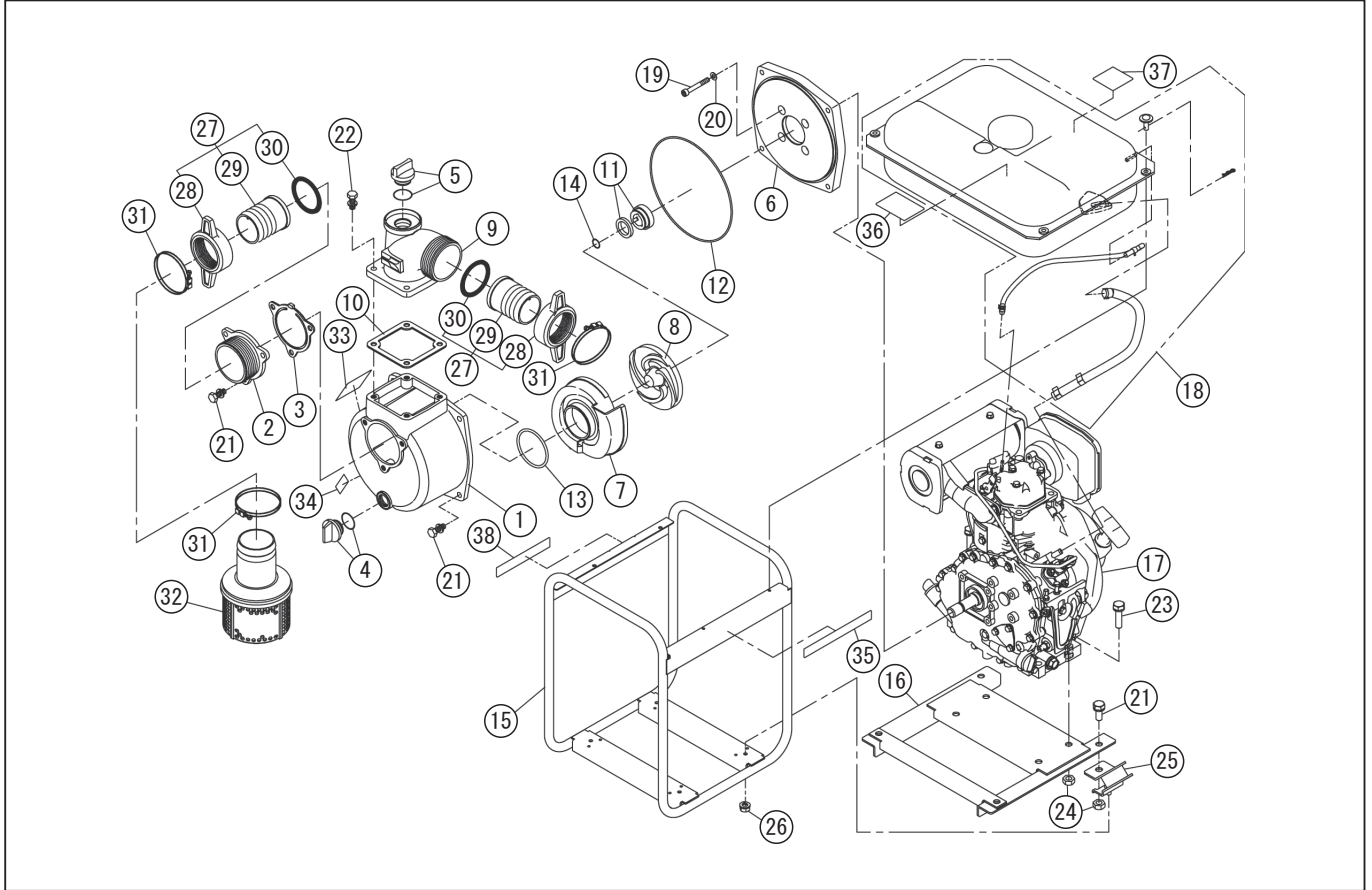

DWG No.012942702 MODELE : SEY-80D FORM : SEY-80D-BAB-0

No.	PARTS CODE	PARTS NAME	QTY	MATERIAL/SIZE	REMARKS
1	012019602	PUMP CASING	1	ADC	
2	011279701	SUCTION FRANGE	1	ADC	
3	011279903	CHECK VALVE	1	NBR	
4	011807802	20A PLUG SET	1		
5	011807901	25A PLUG SET	1		
6	012310901	FRANGE BRACKET	1	ADC	
7	012311001	VOLUTE CASING	1	FC200	
8	012312501	IMPELLER	1	FCD450	
9	011057005	DELIVERY FLANGE	1	ADC	
10	011058402	FLANGE PACKING	1	CR	
11	011409001	MECHANICAL SEAL	1		
12	011501501	O-RING	1	1517-46.5 NBR	
13	011398901	O-RING	1	P74 NBR	
14	012325301	ADJUSTING WASHER	3	BSP1 T=0.3	
15	012728701	BASE SET	1		
16	012728801	DAMPING BASE SET	1		
17	012315801	L48N6-PKS DESEL ENGINE	1		
18	012728901	LARGE FUEL TANK SET (L48N6-PKS)	1		
19	734532070	SOCKET BOLT	4	SCM	
20	854255008	SEAL WASHER	4	φ8	
21	743119061	BOLT	11	M10×25 SWRM	
22	743119063	BOLT	4	M10×30 SWRM	
23	743119067	BOLT	4	M10×40 SWRM	
24	827419010	NUT	8	M10 SWRM	
25	011617202	CUSHION RUBBER	4	CR 60°	
26	842319008	SPRING NUT	4	SWRM	
27	012712501	COUPLING SET	2		
28	012250001	COUPLING	2	ABS	
29	012250101	NIPPLE	2	ABS	
30	011437802	COUPLING PACKING	2	NBR.HS65±5	

◆ Bare engine can not be supplied

DWG No.DWG No.012942702 MODELE : SEY-80D FORM : SEY-80D-BAB-0

No.	PARTS CODE	PARTS NAME	QTY	MATERIAL/SIZE	REMARKS
31	012106601	HOSE BAND	3	φ 90	
32	012712601	STRAINER SET	1	PP	
33	012314301	NAME PLATE	1		
34	012281401	LABEL	1		
35	012323801	SEY-D SIDE PANEL LABEL	1		
36	012313901	DIESEL CAUTION LABEL1 (RUS)	1		
37	012314001	DIESEL CAUTION LABEL2 (RUS)	1		
38	012325801	DIESEL CAUTION LABEL3 (RUS)	1		