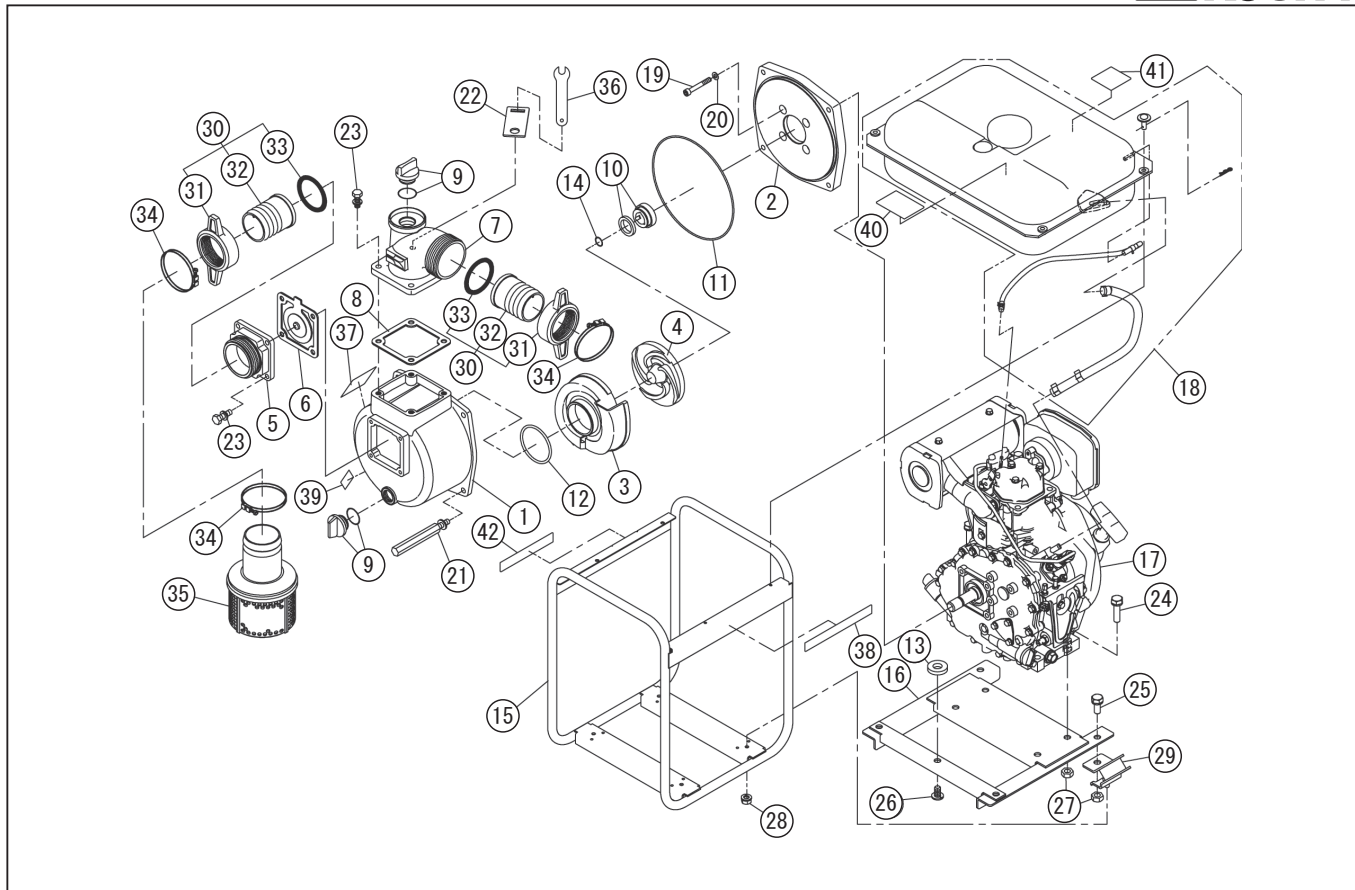

DWG No.012943101 MODELE:STY-100D FORM:STY-100D-BAB-0

No.	PARTS CODE	PARTS NAME	QTY	MATERIAL/SIZE	REMARKS
1	011569102	PUMP CASING	1	ADC	
2	012311201	FRANGE BRACKET	1	ADC	
3	012312601	VOLUTE CASING	1	FCD450	
4	012312701	IMPELLER	1	FCD450	
5	011618803	SUCTION FLANGE	1	ADC	
6	011736301	CHECK VALVE SET	1	NBR	
7	011618703	DELIVERY FLANGE	1	ADC	
8	011075002	FLANGE PACKING	1	CR	
9	011807901	25A PLUG SET	2		
10	011515902	MECHANICAL SEAL	1		
11	890455080	O-RING	1	1516-80 NBR	
12	889855090	O-RING	1	P90 NBR	
13	011592301	RUBBER MOUNT	1		
14	012325301	ADJUSTING WASHER	3	BSP1 T=0.3	
15	012729301	BASE SET	1		
16	012729401	DAMPING BASE SET	1		
17	012315901	L70N6-PKS DESEL ENGINE	1		
18	012728901	LARGE FUEL TANK SET (L48N6-PKS)	1		
19	734532076	SOCKET BOLT	4	M8×60 SCM CS	
20	854255008	SEAL WASHER	4	φ8	
21	012060101	LONG BOLT	4		
22	012060201	SPANNER HOLDER	1	SPCC T=2.0	
23	743119080	BOLT	8	M12×35 SWRM	
24	743119067	BOLT	4	M10×40 SWRM	
25	743119061	BOLT	4	M10×25 SWRM	
26	743119045	BOLT	1	M8×20 SWRM	
27	827419010	NUT	8	M10 SWRM	
28	842319008	SPRING NUT	4	SWRM	
29	011617202	CUSHION RUBBER	4	CR 60°	
30	011763902	COUPLING SET	2		

◆ Bare engine can not be supplied

DWG No.012943101 MODELE:STY-100D FORM:STY-100D-BAB-0

No.	PARTS CODE	PARTS NAME	QTY	MATERIAL/SIZE	REMARKS
31	011618902	COUPLING	2	ADC (0111477)	
32	011047104	HOSE NIPPLE	2	ADC	
33	011147801	COUPLING PACKING	2	NBR	
34	940019120	HOSE BAND	3	φ 1 2 0	
35	011790501	STRAINER SET	1		
36	012060301	SPANNER	1		
37	012314701	NAME PLATE	1		
38	012323801	SEY-D SIDE PANEL LABEL	1		
39	012281401	LABEL	1		
40	012313901	DIESEL CAUTION LABEL1 (RUS)	1		
41	012314001	DIESEL CAUTION LABEL2 (RUS)	1		
42	012325801	DIESEL CAUTION LABEL3 (RUS)	1		