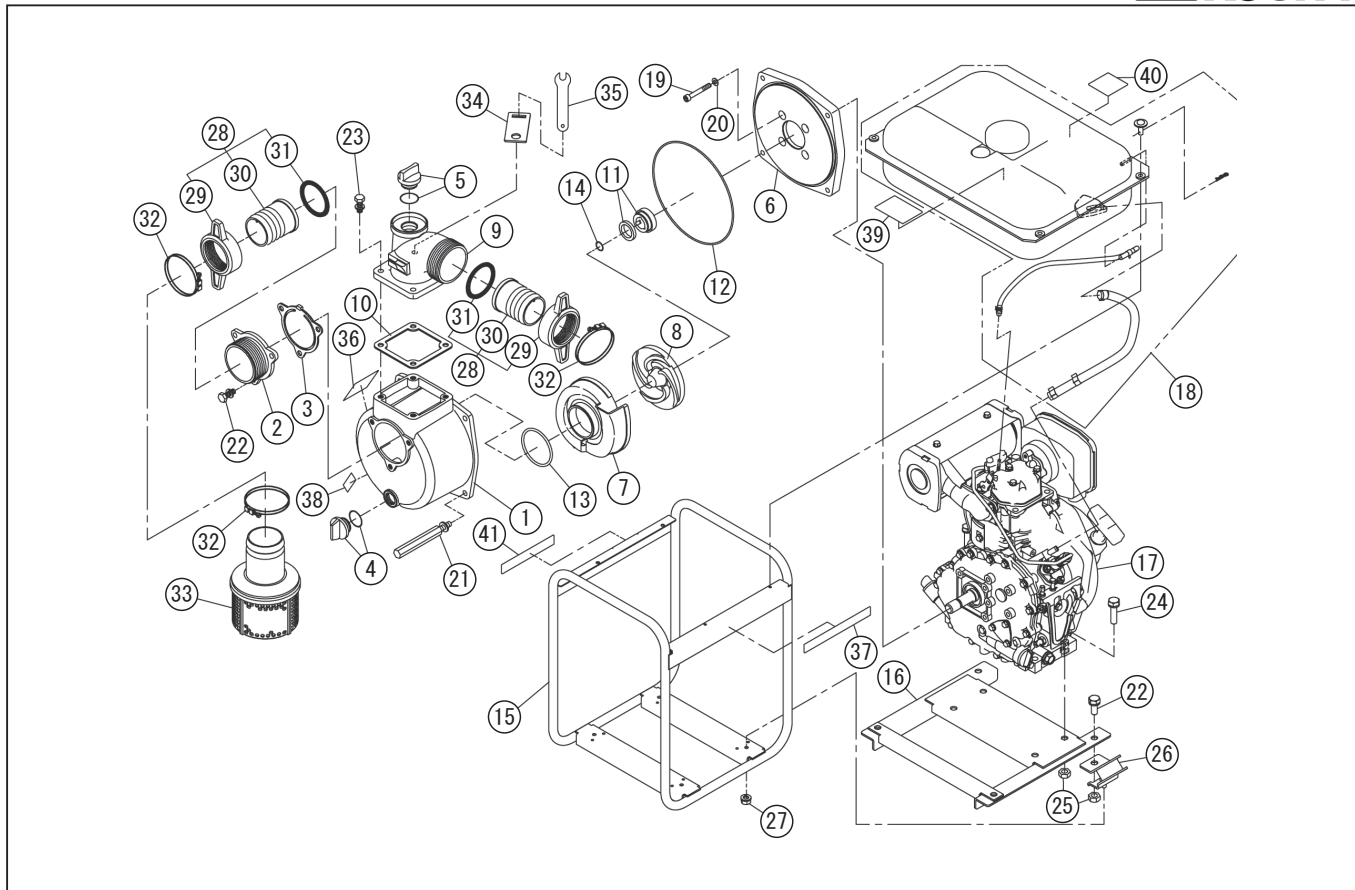

DWG No.012943001 MODELE:STY-80D FORM:STY-80D-BAB-0

No.	PARTS CODE	PARTS NAME	QTY	MATERIAL/SIZE	REMARKS
1	012019602	PUMP CASING	1	ADC	
2	011279701	SUCTION FRANGE	1	ADC	
3	011279903	CHECK VALVE	1	NBR	
4	011807802	20A PLUG SET	1		
5	011807901	25A PLUG SET	1		
6	012310901	FRANGE BRACKET	1	ADC	
7	012312401	VOLUTE CASING	1	FCD450	
8	012312501	IMPELLER	1	FCD450	
9	011057005	DELIVERY FLANGE	1	ADC	
10	011058402	FLANGE PACKING	1	CR	
11	011515902	MECHANICAL SEAL	1		
12	011501501	O-RING	1	1517-46.5 NBR	
13	011398901	O-RING	1	P74 NBR	
14	012325301	ADJUSTING WASHER	3	BSP1 T=0.3	
15	012728701	BASE SET	1		
16	012728801	DAMPING BASE SET	1		
17	012315801	L48N6-PKS DESEL ENGINE	1		
18	012728901	LARGE FUEL TANK SET (L48N6-PKS)	1		
19	734532070	SOCKET BOLT	4	SCM	
20	854255008	SEAL WASHER	4	φ8	
21	012320301	LONG BOLT	4	M10×160	
22	743119061	BOLT	7	M10×25 SWRM	
23	743119063	BOLT	4	M10×30 SWRM	
24	743119067	BOLT	4	M10×40 SWRM	
25	827419010	NUT	8	M10 SWRM	
26	011617202	CUSHION RUBBER	4	CR 60°	
27	842319008	SPRING NUT	4	SWRM	
28	012712501	COUPLING SET	2	ABS	
29	012250001	COUPLING	2	ABS	
30	012250101	NIPPLE	2	ABS	

◆ Bare engine can not be supplied

DWG No.012943001 MODELE:STY-80D FORM:STY-80D-BAB-0

No.	PARTS CODE	PARTS NAME	QTY	MATERIAL/SIZE	REMARKS
31	011437802	COUPLING PACKING	2	NBR.HS65±5	
32	012106601	HOSE BAND	3	φ 90	
33	011750403	STRAINER SET	1		
34	011558801	SPANNER HOLDER	1		
35	011558901	SPANNER	1	17MM	
36	012314601	NAME PLATE	1		
37	012323801	SEY-D SIDE PANEL LABEL	1		
38	012281401	LABEL	1		
39	012313901	DIESEL CAUTION LABEL1 (RUS)	1		
40	012314001	DIESEL CAUTION LABEL2 (RUS)	1		
41	012325801	DIESEL CAUTION LABEL3 (RUS)	1		