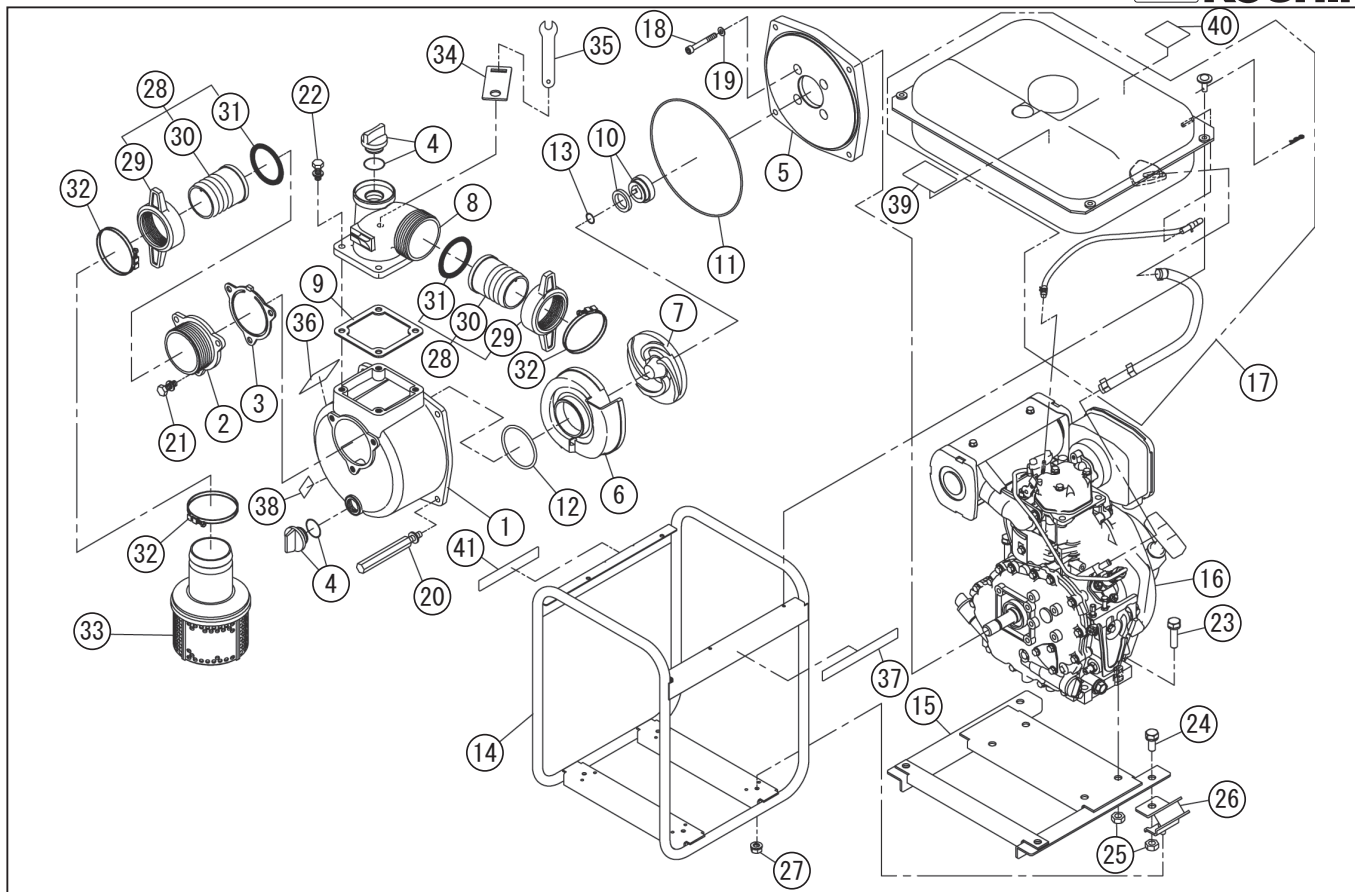

DWG No.012942901 MODELE:STY-50D FORM:STY-50D-BAB-0

No.	PARTS CODE	PARTS NAME	QTY	MATERIAL/SIZE	REMARKS
1	012019502	PUMP CASING	1	ADC	
2	011266204	SUCTION FLANGE (G)	1	ADC	
3	011266503	CHECK VALVE	1	NBR	
4	011807802	20A PLUG SET	2		
5	012309801	FRANGE BRACKET	1	ADC	
6	012312201	VOLUTE CASING	1	FCD450	
7	012312301	IMPELLER	1	FCD450	
8	011055605	DELIVERY FLANGE	1	I=0.63 S=0.38	
9	012323401	FLANGE PACKING	1	CR 70°	
10	011515902	MECHANICAL SEAL	1		
11	011501401	O-RING	1	1517-42.5 NBR	
12	011279202	O-RING	1	P54 NBR	
13	012325301	ADJUSTING WASHER	3	BSP1 T=0.3	
14	012728701	BASE SET	1		
15	012728801	DAMPING BASE SET	1		
16	012315801	L48N6-PKS DESEL ENGINE	1		
17	012728901	LARGE FUEL TANK SET (L48N6-PKS)	1		
18	734532074	SOCKET BOLT	4	M 8 × 5 0 SCM CS	
19	854255008	SEAL WASHER	4	φ8	
20	011511501	LONG BOLT	4	M 8 × 1 1 8	
21	743119045	BOLT	3	M8×20 SWRM	
22	743119047	BOLT	4	M8×25 SWRM	
23	743119067	BOLT	4	M10×40 SWRM	
24	743119061	BOLT	4	M10×25 SWRM	
25	827419010	NUT	8	M10 SWRM	
26	011617202	CUSHION RUBBER	4	CR 60°	
27	842319008	SPRING NUT	4	SWRM	
28	012730501	COUPLING SET	1		
29	011339002	COUPLING	2	ABS	
30	011035605	HOSE NIPPLE	2	ABS	

◆ Bare engine can not be supplied

DWG No.012942901 MODELE:STY-50D FORM:STY-50D-BAB-0

No.	PARTS CODE	PARTS NAME	QTY	MATERIAL/SIZE	REMARKS
31	012321101	COUPLING PACKING	2	NBR	
32	940019060	HOSE BAND	3	φ 60	
33	011750503	STRAINER SET	1		
34	011523001	SPANNER HOLDER	1	13MM	
35	011518501	SPANNER	1	13MM	
36	012314501	NAME PLATE	1		
37	012323801	SEY-D SIDE PANEL LABEL	1		
38	012281401	LABEL	1		
39	012313901	DIESEL CAUTION LABEL1 (RUS)	1		
40	012314001	DIESEL CAUTION LABEL2 (RUS)	1		
41	012325801	DIESEL CAUTION LABEL3 (RUS)	1		